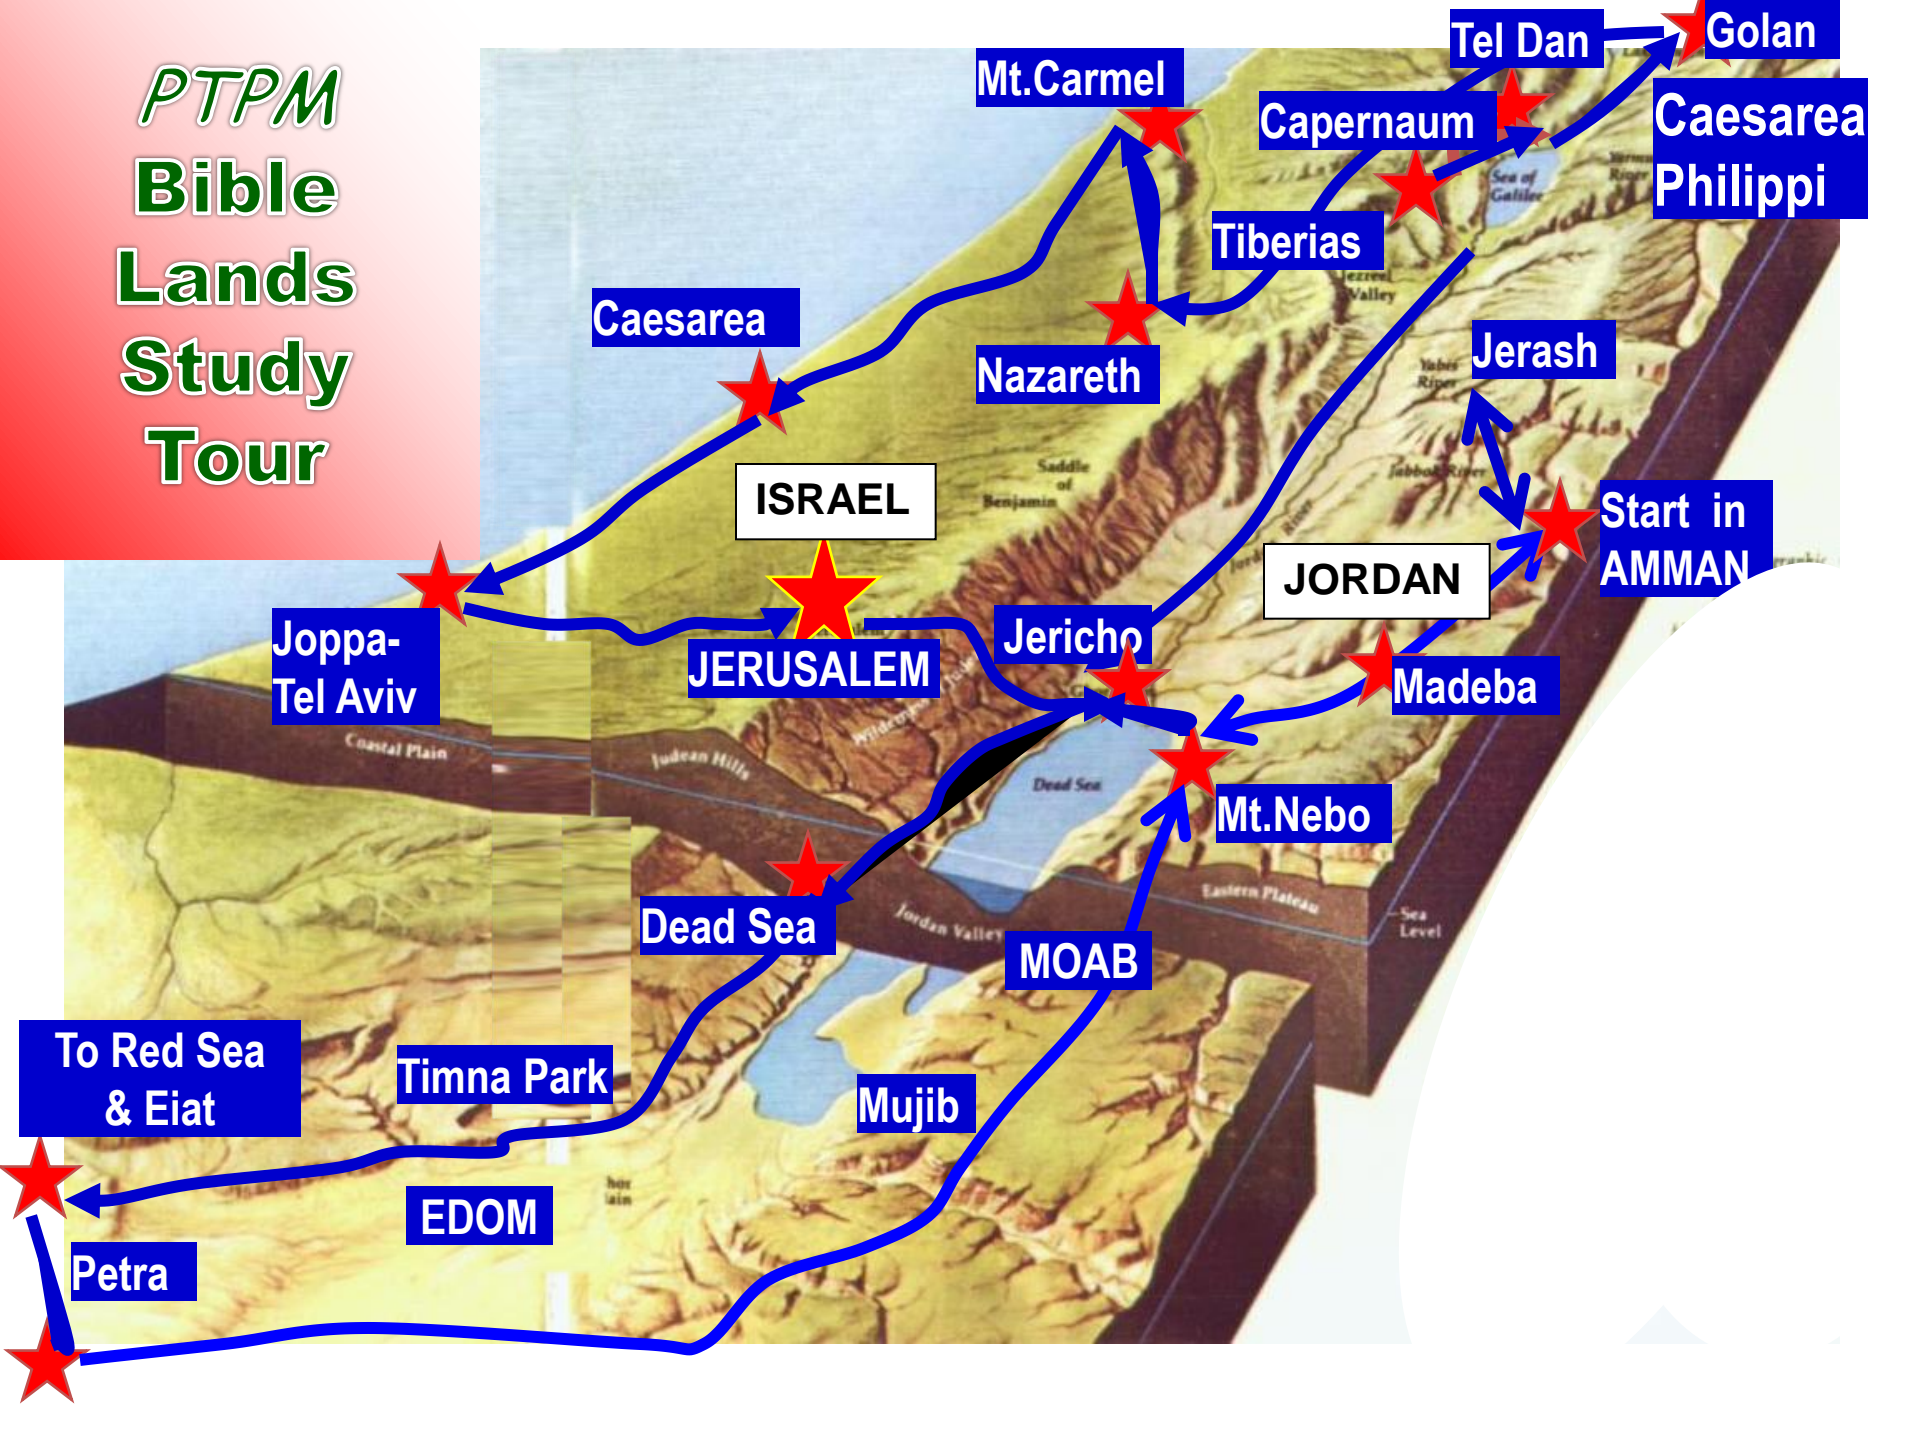

PTPM
**Bible
Lands
Study
Tour**

Tel Dan

Golan

Mt. Carmel

Capernaum

Caesarea
Philippi

Tiberias

Caesarea

Nazareth

Jerash

ISRAEL

JORDAN

Start in
AMMAN

Joppa-
Tel Aviv

JERUSALEM

Jericho

Madeba

Mt. Nebo

Dead Sea

MOAB

To Red Sea
& Eiat

Timna Park

Mujib

EDOM

Petra